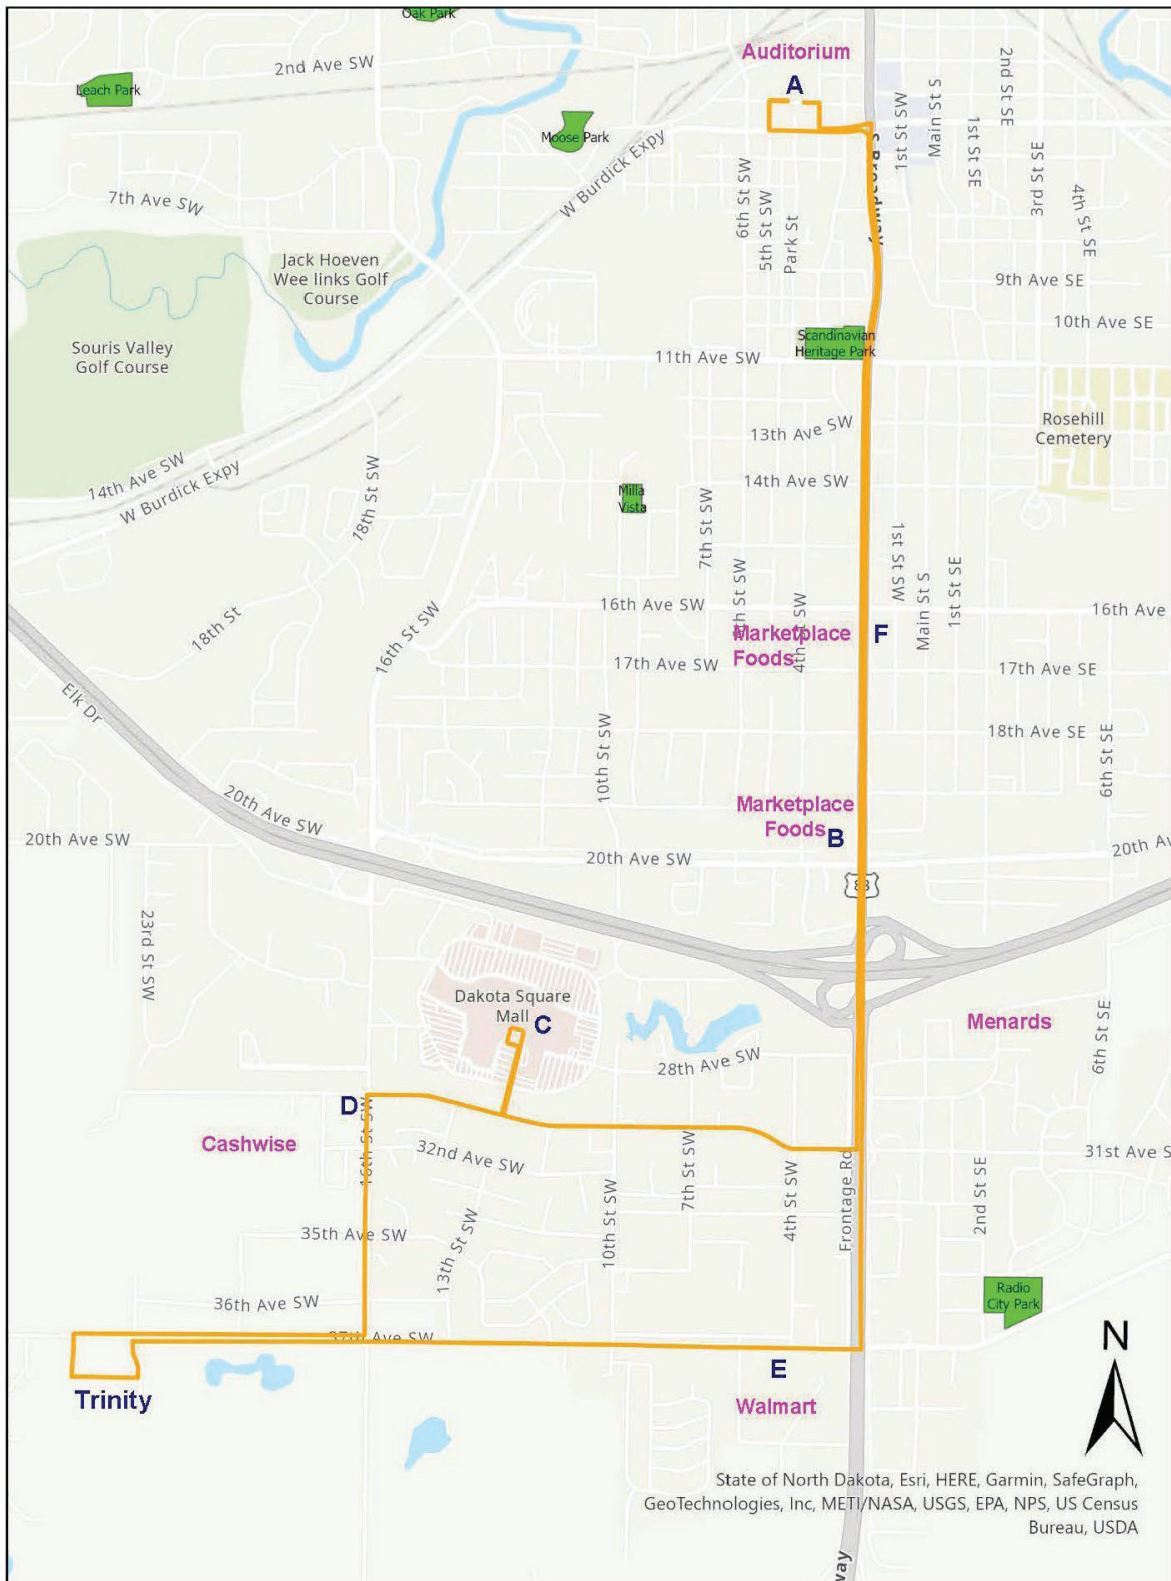

South #1 Route Map

South #1 Route Time Table

A	B	C	D	Trinity	E	F	A
Auditorium	South Broadway & 20th Ave. SW	Dakota Square Mall	31st Ave SW & 16th St. SW (Cashwise)	Trinity Medical Center	37th Ave SW & 4th St. SW (WalMart)	South Broadway & 16th Ave. SW	Auditorium
7:00 AM	7:05 AM	NO STOP	7:10 AM	7:12 AM	7:15 AM	7:20 AM	7:25 AM
8:00 AM	8:05 AM	8:09 AM	8:12 AM	NO STOP	8:15 AM	8:20 AM	8:25 AM
9:00 AM	9:05 AM	NO STOP	9:10 AM	9:12 AM	9:15 AM	9:20 AM	9:25 AM
10:00 AM	10:05 AM	10:09 AM	10:12 AM	NO STOP	10:15 AM	10:20 AM	10:25 AM
11:00 AM	11:05 AM	NO STOP	11:10 AM	11:12 AM	11:15 AM	11:20 AM	11:25 AM
12:00 PM	12:05 PM	12:09 PM	12:12 PM	NO STOP	12:15 PM	12:20 PM	12:25 PM
1:00 PM	1:05 PM	NO STOP	1:10 PM	1:12 PM	1:15 PM	1:20 PM	1:25 PM
2:00 PM	2:05 PM	2:09 PM	2:12 PM	NO STOP	2:15 PM	2:20 PM	2:25 PM
3:00 PM	3:05 PM	NO STOP	3:10 PM	3:12 PM	3:15 PM	3:20 PM	3:25 PM
4:00 PM	4:05 PM	4:09 PM	4:12 PM	NO STOP	4:15 PM	4:20 PM	4:25 PM
5:00 PM	5:05 PM	NO STOP	5:10 PM	5:12 PM	5:15 PM	5:20 PM	5:25 PM
6:00 PM	6:05 PM	6:09 PM	6:12 PM	NO STOP	6:15 PM	6:20 PM	6:25 PM

To be able to provide service to Trinity Medical Center we will not be going into Dakota Square Mall and dropping off at the door on the odd hour runs. Closest odd hour access to Dakota Square Mall is at the corner of 31st Ave. SW and 13th St. SW. Runs on the even hours will go into Dakota Square Mall as normal and not serve Trinity Medical Center.

Major Stops and Points of Interest

Marketplace Foods (16th Avenue)
 Marketplace Foods (South Broadway)
 Dakota Square Mall
 CashWise Foods
 Trinity Medical Center
 Walmart
 Home Depot
 Menards